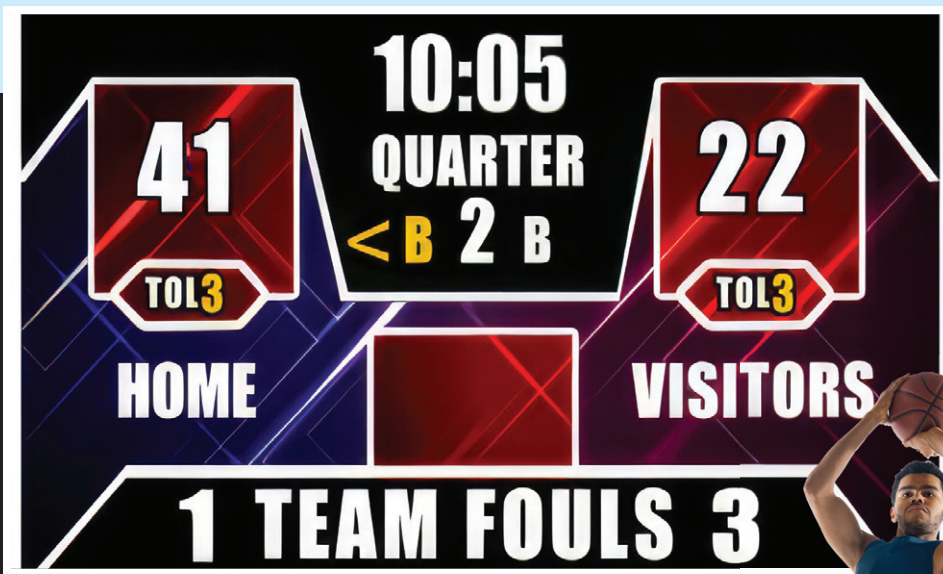

INDOOR

VIRTUAL VIDEO SCOREBOARDS

SUPERCHARGE TEAM SPIRIT

Optec's Ultra High-Resolution Video Scoreboards instantly split the screen between scoring, sponsorship messages, video, player cards, and crowd prompts. Ideal for school gymnasiums, our Wall-Hung Scoreboards are versatile for various games, complete with dynamic game prompts and sponsorship content, and are equally effective for school events like pep rallies.

INSTANTLY
SWAP SCREENS

VIRTUAL SCORING
INSTANTLY SWITCHES TO VIDEO

Effortlessly transitions from fueling pep rally excitement to capturing every thrilling three-point shot, enhancing both game days and school events with dynamic, high-definition visuals.