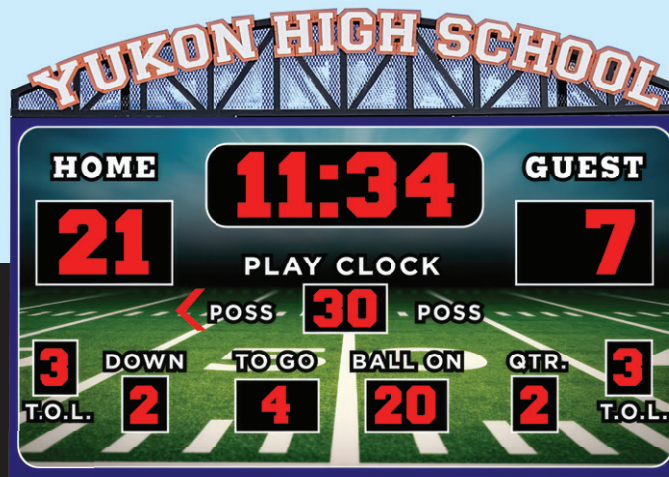

OPTEC DISPLAYS SPORTS GUIDE

VIRTUAL VIDEO SCOREBOARDS

OUTDOOR VIRTUAL VIDEO SCOREBOARDS

INSTANTLY
SPLIT SCREEN

INSTANTLY
FULL SCREEN
VIDEO

VIRTUAL SCORING
INSTANTLY SWITCHES TO VIDEO

Beyond just scores, we bring your game to life with dynamic visuals—think thrilling replays, vibrant animations, and real-time action, all on a grand scale.

GAME PROMPTS

Elevate the crowd's energy with engaging game prompts. Celebrate every touchdown, goal, or key moment to keep the spirit high and the fans cheering.

LIVE & CANNED VIDEO

Bring the game to life with live video feeds and instant replays, with the live video package. Our Outdoor LED signs let you capture and replay every moment of excitement, enhancing the overall experience for fans and players alike. All displays include the canned video feature allowing you to play pre-recorded video and animations.