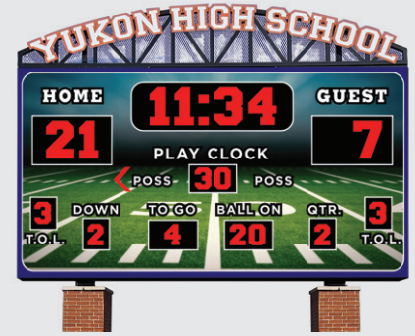

OPTEC DISPLAYS SPORTS GUIDE

VIRTUAL VIDEO SCOREBOARDS

OUTDOOR VIRTUAL VIDEO SCOREBOARDS

INSTANTLY
SPLIT SCREEN

INSTANTLY
FULL SCREEN
VIDEO

VIRTUAL SCORING
INSTANTLY SWITCHES TO VIDEO

Beyond just scores, we bring your game to life with dynamic visuals—think thrilling replays, vibrant animations, and real-time action, all on a grand scale.

SCOREBOARD

Showcase real-time scores for any sport with our versatile Outdoor Scoreboard, designed to keep the excitement of the game alive and the audience fully informed.

SPONSORSHIP

Leverage the power of visual advertising to promote snacks and concessions, highlight team sponsors, and generate revenue by selling ad space to local businesses, all through our dynamic Outdoor LED displays.

GAME PROMPTS

Elevate the crowd's energy with engaging game prompts. Celebrate every touchdown, goal, or key moment to keep the spirit high and the fans cheering.

LIVE & CANNED VIDEO

Bring the game to life with live video feeds and instant replays, with the live video package. Our Outdoor LED signs let you capture and replay every moment of excitement, enhancing the overall experience for fans and players alike. All displays include the canned video feature allowing you to play pre-recorded video and animations.

HERE IS A SAMPLE OF
OUR COMMON SIZES

READY-TO-INSTALL OUTDOOR SCOREBOARD SIZES

Elevate your game day effortlessly with our ready-to-ship outdoor scoreboards. Upgrade from your old scoreboard to a state-of-the-art Optec display, designed for quick installation and lasting impact.